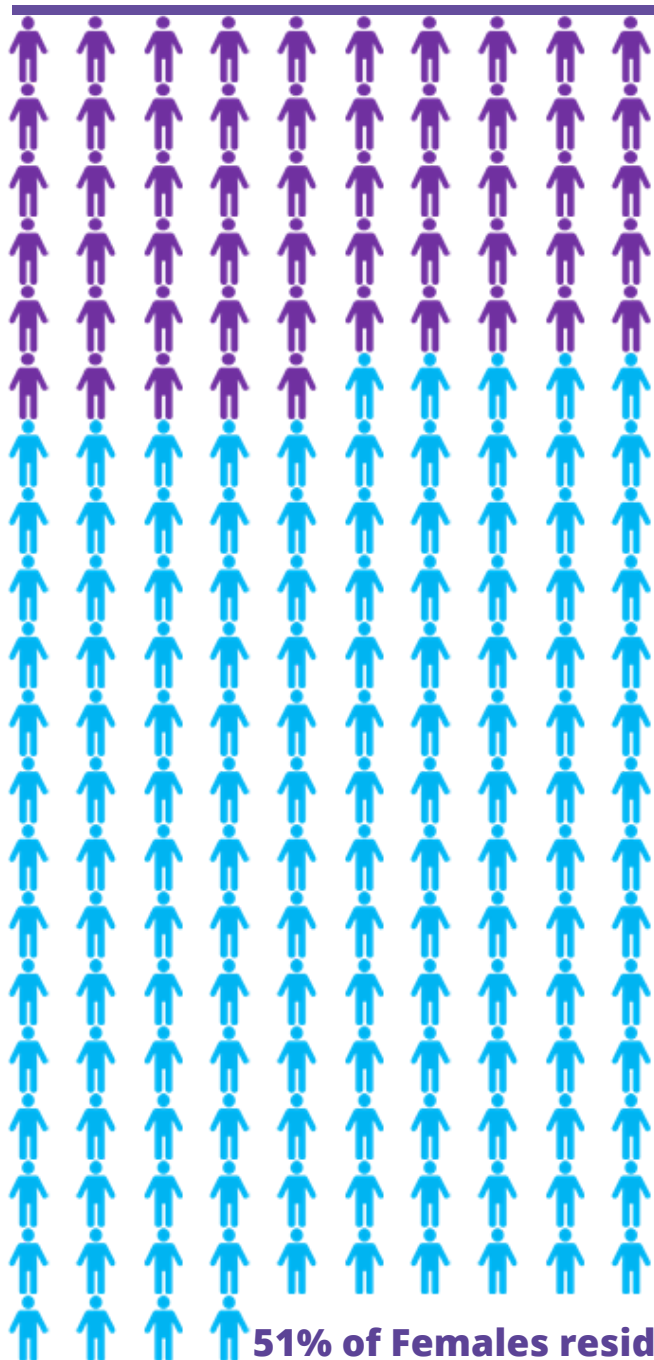

WOMEN IN POLITICS

SIMCOE COUNTY

17 MUNICIPALITIES 3 FIRST NATION

MALE

FEMALE

28%

Represent Women in Politics in Simcoe County -2020

0%

Lowest representation of Women on City Council are Bradford West Gwillimbury and Ramara -2020

80%

Highest representation of Women on Council is Beausoleil First Nation -2020

51% of Females reside in Simcoe County-2016 Census