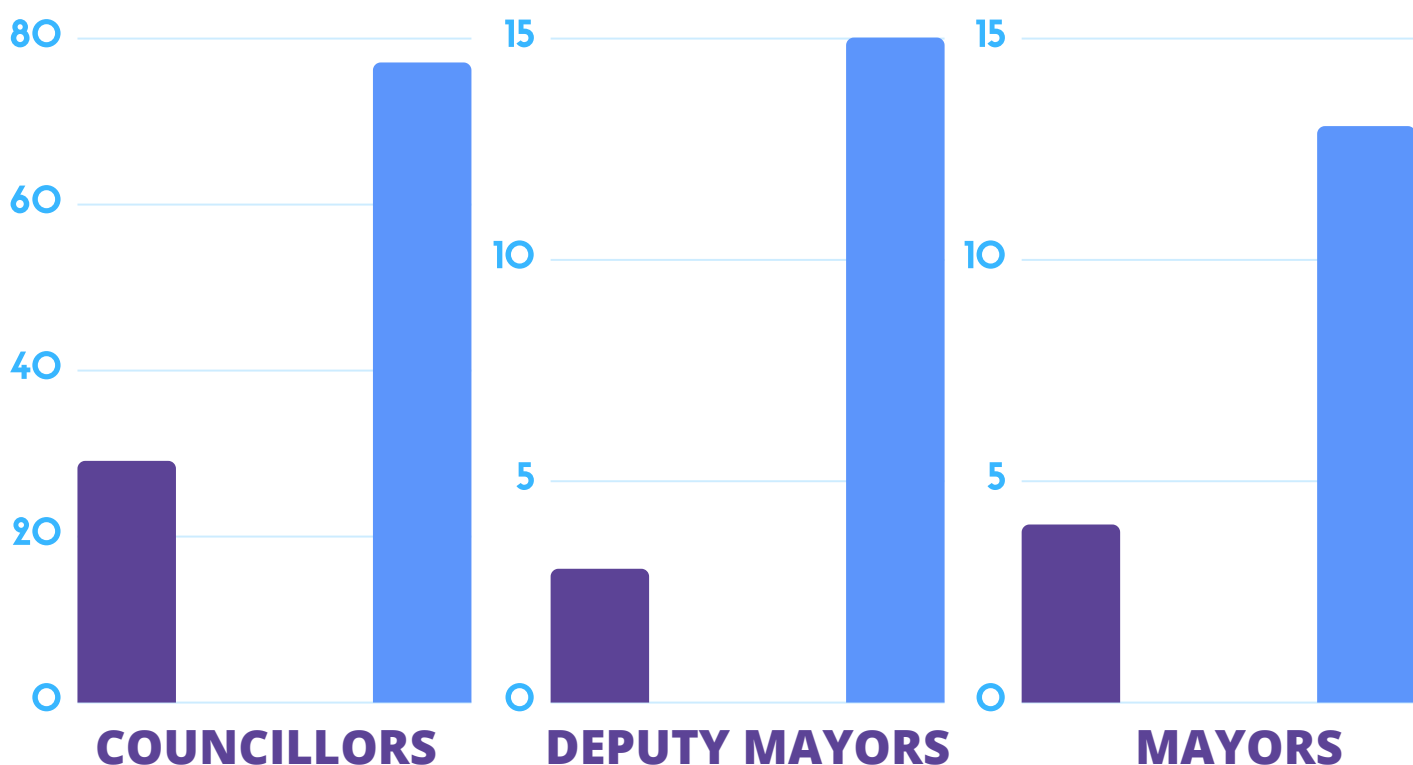

**For more information please visit
www.barrieshelter.com/WAC**

This project has been funded by:

Women and Gender Equality Canada

Femmes et Égalité des genres Canada